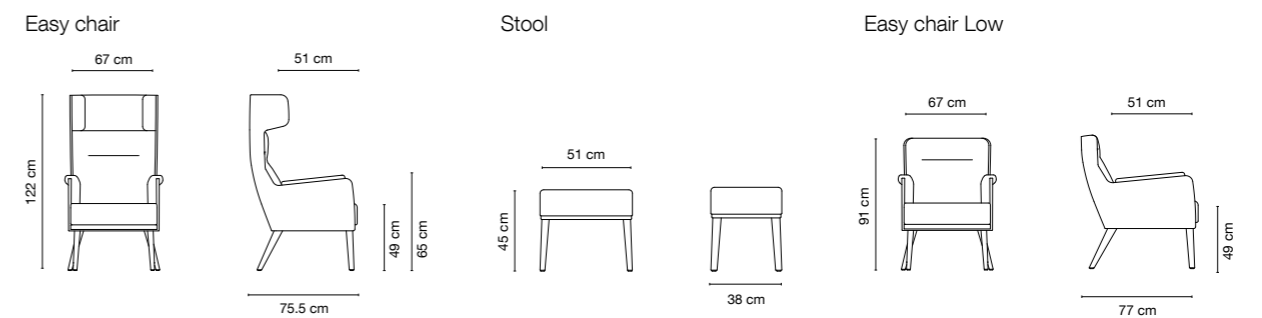

WING

PRODUCT DATA SHEET

WING

DESIGN: DIETIKER, 2016

Wing Chair is the perfect lounge program for the relaxing hours. With its wide back, the lounge family conveys comfort and provides optimum support. The feet are available in solid wood in beech or in oak. The seat can be easily removed for cleaning purposes. Optionally available as swivel chair available on a polished aluminum star base.

CONFIGURATIONS

Standard: Easy chair/Sofa: Upholstered shell
Upholstered seat, back and closed armrests

Stool: Seat upholstered

Option: Flame retardant foam padding
Swivel star base in polished aluminium

TYPE OF WOOD

DIMENSIONS

Wing 2-seater · Wing 3-seater

WING OVERVIEW

Easy chair · Stool · Easy chair Low

Easy chair · Stool

Wing 2-seater · Wing 3-seater