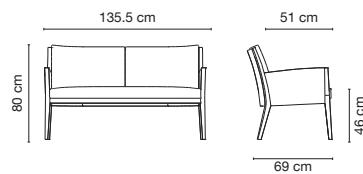

### DIMENSIONS

---

Lounge

Weight	18 kg
Fabric need	1.5 lfm.
Leather need	1.9 m <sup>2</sup>
Load up to	200 kg

Lounge 2-seater

Weight	30 kg
Fabric need	2.5 lfm.
Leather need	3 m <sup>2</sup>