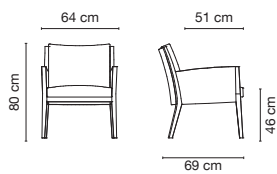

### DIMENSIONS

---

Lounge

Weight	18 kg
Fabric need	1.5 lfm.
Leather need	1.9 m <sup>2</sup>
Load up to	200 kg

Lounge 2-seater

Weight	30 kg
Fabric need	2.5 lfm.
Leather need	3 m <sup>2</sup>