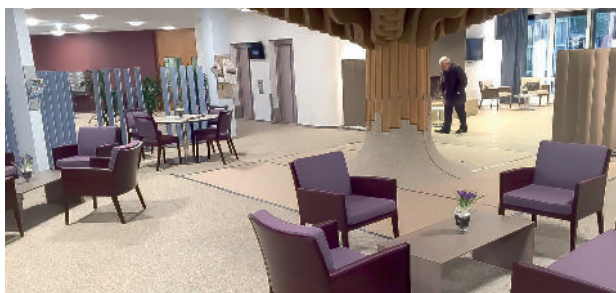

# ARVO LOUNGE

DESIGN: THOMAS ALBRECHT, 2007

---

The Arvo line is a full seating solution for healthcare. The Arvo Lounge comes with Dietiker's Comfort Upholstery with springs, an innovative development that was designed to offer premium seating comfort and meet the highest standards of ergonomics. Arvo is a high end solution for the needs of healthcare environments, from bedroom to cafeteria. The Arvo line also offers a chair, an easy chair, a high back and a bar stool. Available in beech or oak.