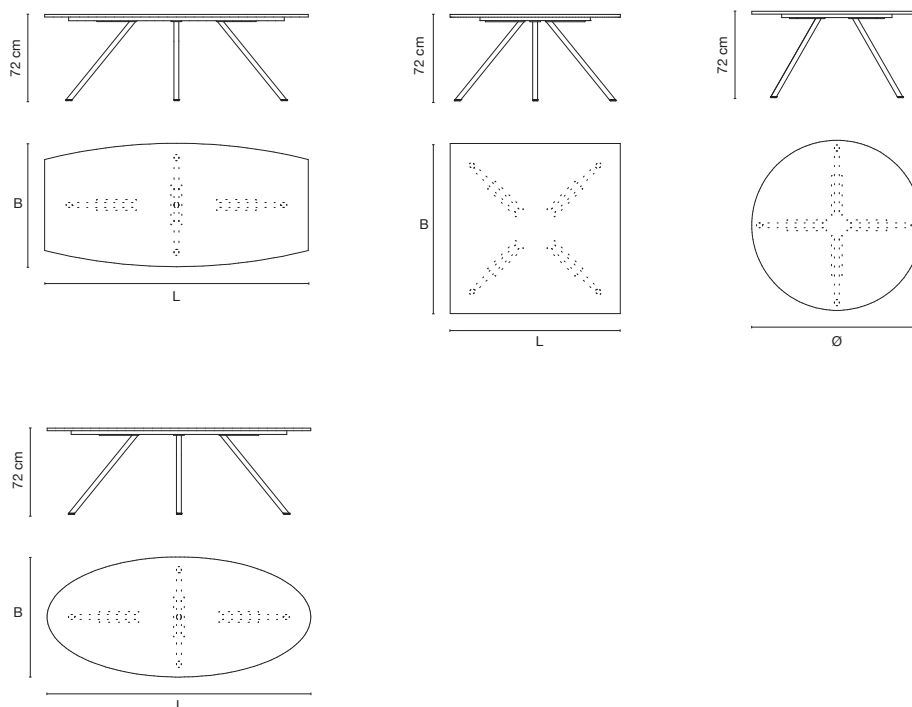

TECHNICAL DATA

CONSTRUCTION

Uniquely simple table system consisting of X-shaped and Y-shaped legs. The inclination of the legs ensures a high level of stability. The legs are arranged to suit the table shape and fixed to a mounting plate.

- Sizes from 3600 x 1300 mm are manufactured in 2 parts, which are connected by means of threaded rods
 - Tubular steel X-shaped leg \varnothing 40/2.5 mm, inclined at 51 degrees (between floor/leg), stance width 850 mm, with special mounting plate, steel 330 x 90 x 8 mm
 - Tubular steel Y-shaped leg \varnothing 40/2.5 mm, inclined at 51 degrees, with special mounting plate, steel 330 x 90 x 8 mm“
-

TABLE TOP

Base panel SPAN E1 22 mm, with linoleum or veneer finish
Solid wood, lengthwise veneer

STEEL PARTS SURFACE TREATMENT

Chromed

WOOD SURFACE TREATMENT

Stained with highly light-fast, water-based stain (dye/pigment) on request.
Coated with 2-component, water-based polyurethane lacquer that has excellent light-fast properties and acts as a UV filter.
Meets highest standards according to DIN 68861 and complies with increased fire safety requirements (flame-retardant).
The same applies to solvent-based coatings used on oak.

GLIDES & ACCESSORIES

Standard: Plastic
Accessories: Mediabox
Cable management

DIMENSIONS

XY OVERVIEW

Table

Mediabox

Cable management